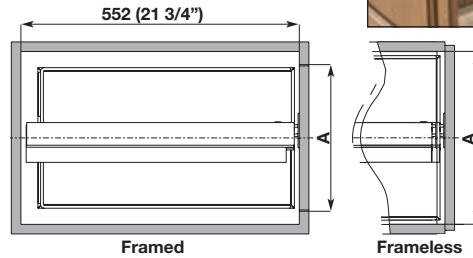

Cabinet Solutions

Pull-Out – Kesseböhmer

- For overlay and inset doors
- Height adjustable frame mounts behind full door
- Soft & Silent Feature slows the pull-out just before final closure, creating automatic and silent closing
- Baskets are height adjustable
- Top/bottom mounting with full extension frames provide full access
- Load capacity: **80 lbs.**

soft&silent)))

Full Extension Base Unit Pull-Out Frame

Dimensions (W x D): 95 x 543 mm (3 3/4 x 21 3/8")

Installed Height: 670 - 812 mm (26 3/8 - 32")

Material: steel, powder-coated

Color	Item No.
champagne	546.62.806
silver	546.62.906

Packing: 1 set (includes slides and front brackets)

Arena Plus Tray Set

Height: 105 mm (4 1/8")

Material: Shelf: melamine; Surround: steel, powder-coated

Non Slip

W x D	A min.	Champagne/ Maple	Chrome/ Maple	Chrome/ White
102 x 500 (4 x 19 3/4")	114 (4 1/2")	546.63.878	546.63.178	546.63.278
127 x 500 (5 x 19 3/4")	140 (5 1/2")	546.63.877	546.63.177	546.63.277
178 x 500 (7 x 19 3/4")	191 (7 1/2")	546.63.859	546.63.159	546.63.259
203 x 518 (8 x 20 3/8")	216 (8 1/2")	546.63.812	546.63.112	546.63.212
254 x 518 (10 x 20 3/8")	267 (10 1/2")	546.63.832	546.63.132	546.63.232
279 x 518 (11 x 20 3/8")	292 (11 1/2")	546.63.813	546.63.113	546.63.213
330 x 518 (13 x 20 3/8")	343 (13 1/2")	546.63.833	546.63.133	546.63.233
356 x 518 (14 x 20 3/8")	368 (14 1/2")	546.63.814	546.63.114	546.63.214
406 x 518 (16 x 20 3/8")	419 (16 1/2")	546.63.834	546.63.134	546.63.234
432 x 518 (17 x 20 3/8")	445 (17 1/2")	546.63.815	546.63.115	546.63.215
483 x 518 (19 x 20 3/8")	495 (19 1/2")	546.63.835	546.63.135	546.63.235

Packing: 1 set (2 trays)

Note: Cross dividers included on 4", 5" and 7" only

Wire Basket Set

- For Storage Container Set, refer to page 757

Dimensions (D x H): 518 x 105 mm (20 3/8" x 4 1/8")

Material: steel, powder-coated