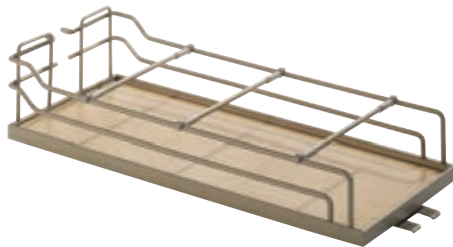

Cabinet Solutions

Pull-Out – Kesseböhmer

- For overlay and inset doors
- Height adjustable frame mounts behind full door
- Soft & Silent Feature slows the pull-out just before final closure, creating automatic and silent closing
- Baskets are height adjustable
- Top/bottom mounting with full extension frames provide full access
- Load capacity: **80 lbs.**

soft&silent)))

Full Extension Base Unit Pull-Out Frame

Dimensions (W x D): 95 x 543 mm (3 3/4 x 21 3/8")

Installed Height: 670 - 812 mm (26 3/8 - 32")

Material: steel, powder-coated

Color	Item No.
champagne	546.62.806
silver	546.62.906

Packing: 1 set (includes slides and front brackets)

Arena Plus Tray Set

Height: 105 mm (4 1/8")

Material: Shelf: melamine; Surround: steel, powder-coated

Non Slip

W x D	A min.	Champagne/ Maple	Chrome/ Maple	Chrome/ White
102 x 500 (4 x 19 3/4")	114 (4 1/2")	546.63.878	546.63.178	546.63.278
127 x 500 (5 x 19 3/4")	140 (5 1/2")	546.63.877	546.63.177	546.63.277
178 x 500 (7 x 19 3/4")	191 (7 1/2")	546.63.859	546.63.159	546.63.259
203 x 518 (8 x 20 3/8")	216 (8 1/2")	546.63.812	546.63.112	546.63.212
254 x 518 (10 x 20 3/8")	267 (10 1/2")	546.63.832	546.63.132	546.63.232
279 x 518 (11 x 20 3/8")	292 (11 1/2")	546.63.813	546.63.113	546.63.213
330 x 518 (13 x 20 3/8")	343 (13 1/2")	546.63.833	546.63.133	546.63.233
356 x 518 (14 x 20 3/8")	368 (14 1/2")	546.63.814	546.63.114	546.63.214
406 x 518 (16 x 20 3/8")	419 (16 1/2")	546.63.834	546.63.134	546.63.234
432 x 518 (17 x 20 3/8")	445 (17 1/2")	546.63.815	546.63.115	546.63.215
483 x 518 (19 x 20 3/8")	495 (19 1/2")	546.63.835	546.63.135	546.63.235

Packing: 1 set (2 trays)

Note: Cross dividers included on 4", 5" and 7" only

Wire Basket Set

- For Storage Container Set, refer to page 757

Dimensions (D x H): 518 x 105 mm (20 3/8" x 4 1/8")

Material: steel, powder-coated